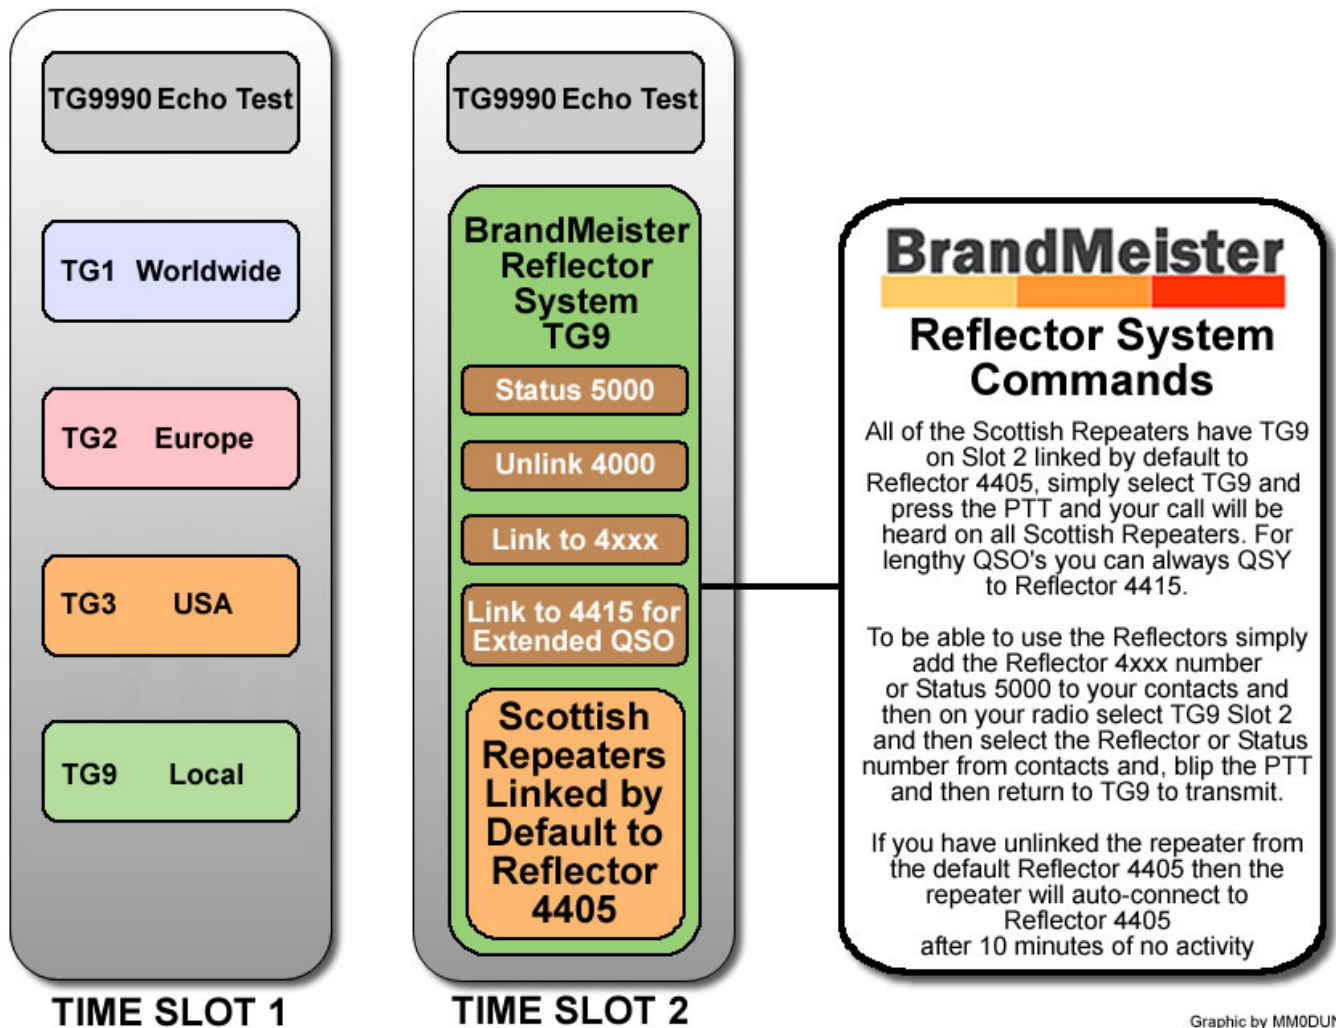

GB7EE

GB7EE PAGES AVAILABLE: [GB7EE HOME PAGE](#) - [ACTIVITY LOG](#) - [DONATE](#) - [TALKGROUPS](#) - [COVERAGE MAP](#)

GB7EE Edinburgh

GB7EE is a UHF Motorola MotoTRBO DMR Digital Voice Repeater located in Edinburgh which operates on two digital time slots intended, for licensed radio amateur use only.

GB7EE is the second DMR Repeater to go on air in Scotland and is owned and run by Allister – GM7RYR.

Some important changes to the GB7DD and GB7EE repeaters in Scotland were agreed between Allister GM7RYR (the keeper of GB7EE), Martin MM0DUN (the keeper of GB7DD) and the UK BrandMeister Team. These changes were made to make it easier for the users of these repeaters and to allow those with DV-Mega and DV4Mini's to be able to converse with those using the repeater. These changes as detailed below went live on 1st May 2016 .

If you have unlinked the repeater from the default Reflector 4405 then the repeater will auto-connect to Reflector 4405 after 10 minutes of no activity.

TG9 on Slot 1 is intended to be used for local chat.

If you require any guidance complete the online form and someone will come back to you and answer your queries.

Time Slot 1 is for World-Wide, USA, Europe, and Local.

Time Slot 2 is for TG9 which is linked to Reflector 4405 as of 1st May 2016 which will link all Scottish TG850 DMR BrandMeister repeaters (currently GB7DD Dundee, GB7EE Edinburgh, GB7GG Glasgow and GB7JD Jedburgh) together.