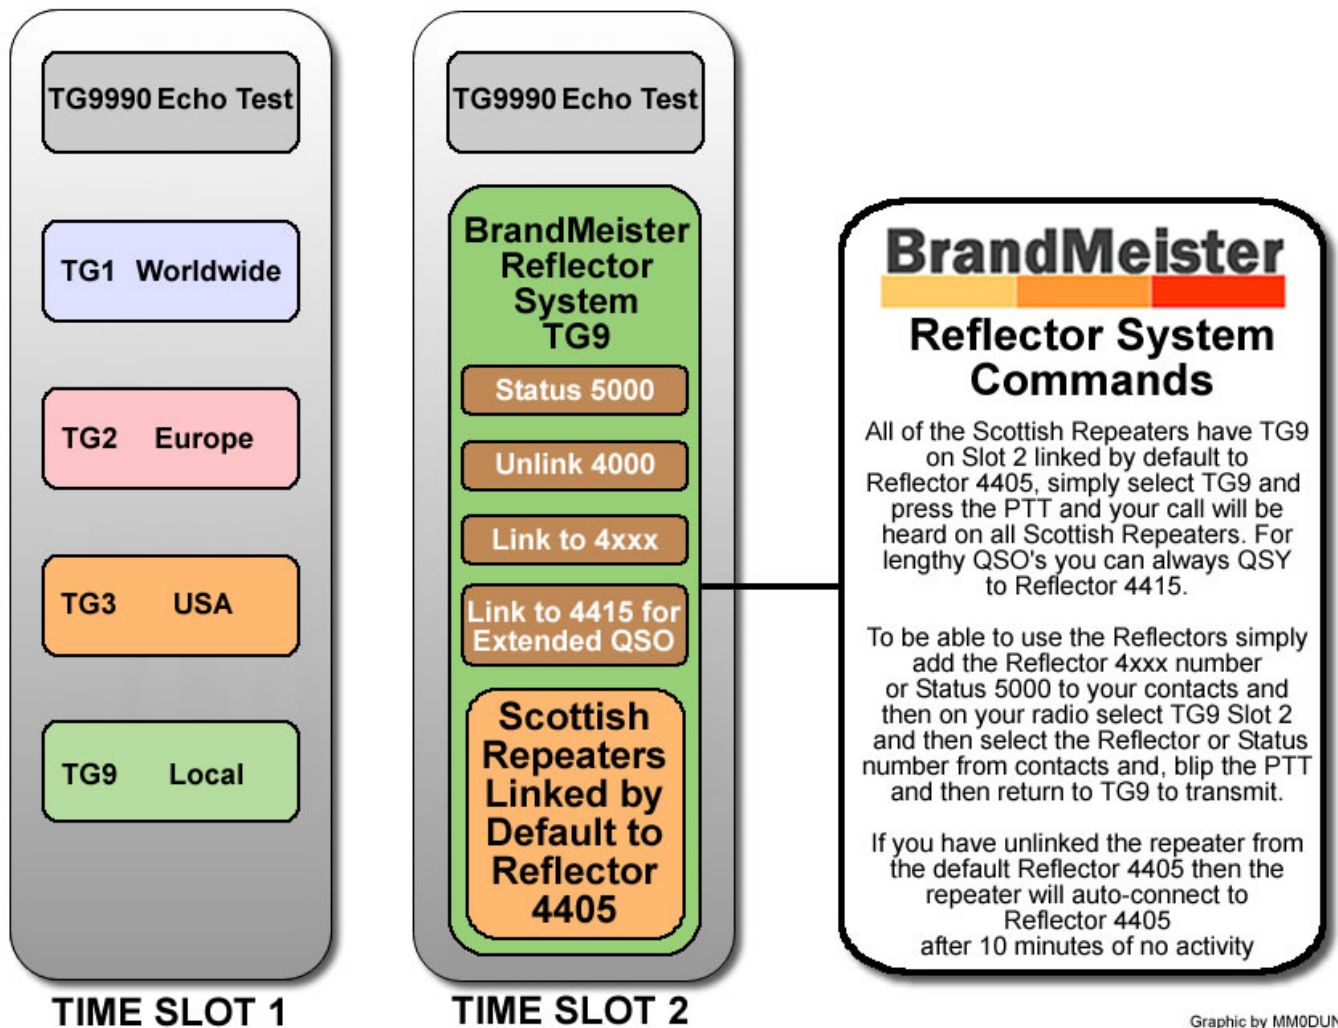

GB7EE

GB7EE PAGES AVAILABLE: [GB7EE HOME PAGE](#) - [ACTIVITY LOG](#) - [DONATE](#) - [TALKGROUPS](#) - [COVERAGE MAP](#)

GB7EE Edinburgh

GB7EE is a UHF Motorola MotoTRBO DMR Digital Voice Repeater located in Edinburgh which operates on two digital time slots intended, for licensed radio amateur use only.

GB7EE is the second DMR Repeater to go on air in Scotland and is owned and run by Allister – GM7RYR.

Some important changes to the GB7DD and GB7EE repeaters in Scotland were agreed between Allister GM7RYR (the keeper of GB7EE), Martin MM0DUN (the keeper of GB7DD) and the UK BrandMeister Team. These changes were made to make it easier for the users of these repeaters and to allow those with DV-Mega and DV4Mini's to be able to converse with those using the repeater. These changes as detailed below went live on 1st May 2016 .

If you require any guidance complete the online form and someone will come back to you and answer your queries.

Time Slot 1 is for World-Wide, USA, Europe, and Local.

Time Slot 2 is for TG9 which is linked to Reflector 4405 as of 1st May 2016 which will link all Scottish TG850 DMR BrandMeister repeaters (currently GB7DD Dundee, GB7EE Edinburgh, GB7GG Glasgow and GB7JD Jedburgh) together.

Frequency is 439.7125MHz/430.7125MHz with Colour Code 1.

Allister GM7RYR advised on 6/9/2015 that the GB7EE repeater is now fully operational as of 2000hrs. Regular updates will be posted both here and on the [DMR Scotland FaceBook Page](#).