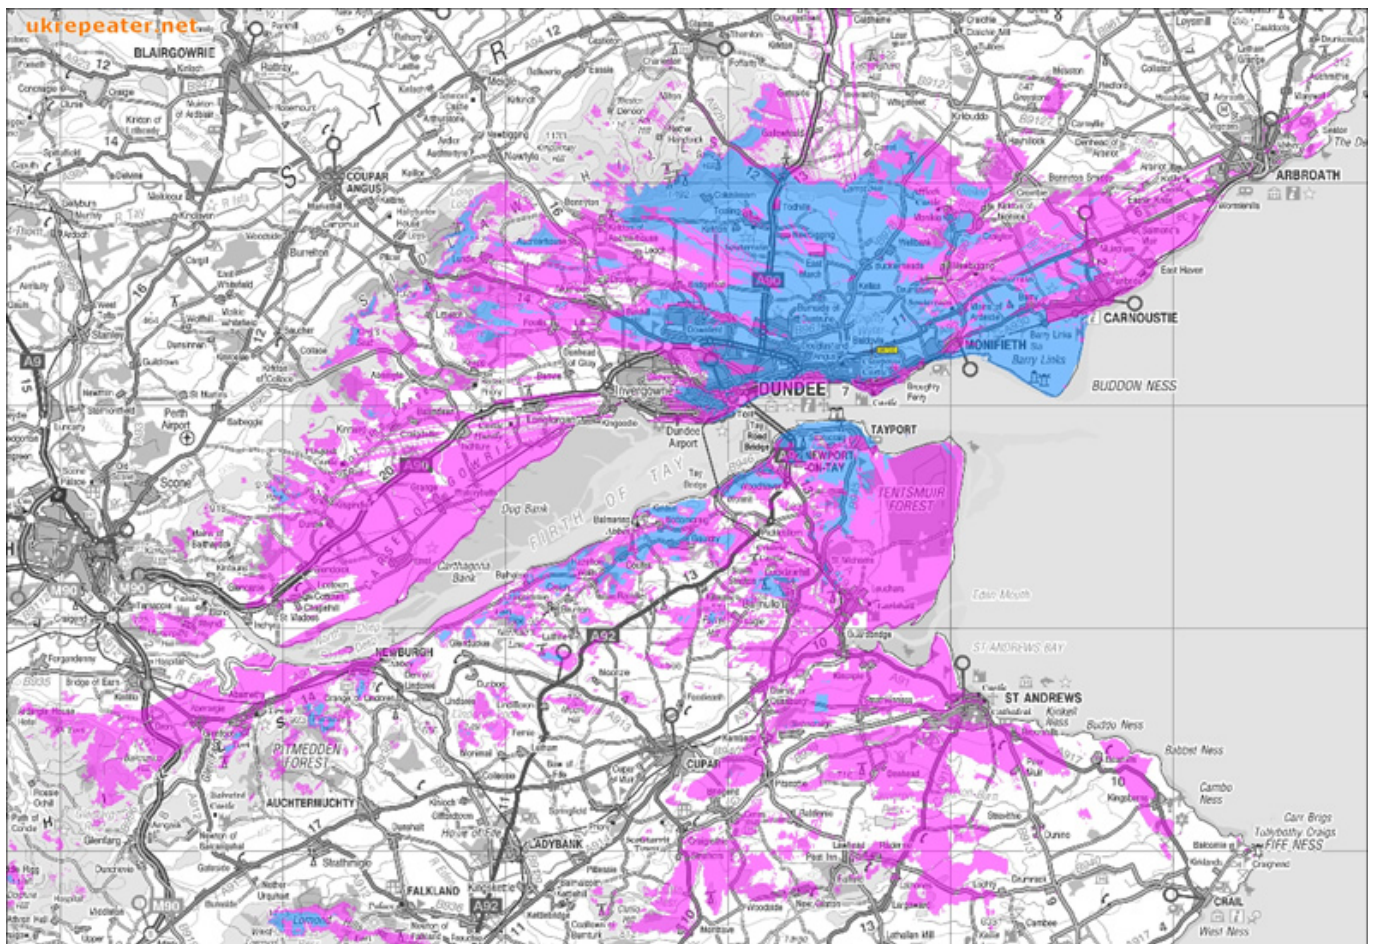

Coverage Map

Coverage Map

The coverage map below shows the area of Dundee that the GB7DD MotoTRBO DMR UHF Repeater covers, there are some black spots to the west of the repeater due to the geographics of Dundee with the Law Hill and Balgay Hill partly in the way and also due to the land going downhill from the vertical line of the Law Hill towards the West.

If another DMR Repeater was sited in a good location in Ninewells or Newport then this may well fill-in the blank areas to the west of Dundee.

If you know of a good location where internet and power is affordable or even free then please share this using the Contact Us Form.

You can check out the line of site-elevation view with the [tool](#) at the [Solwise website](#). [CLICK HERE TO ACCESS](#)