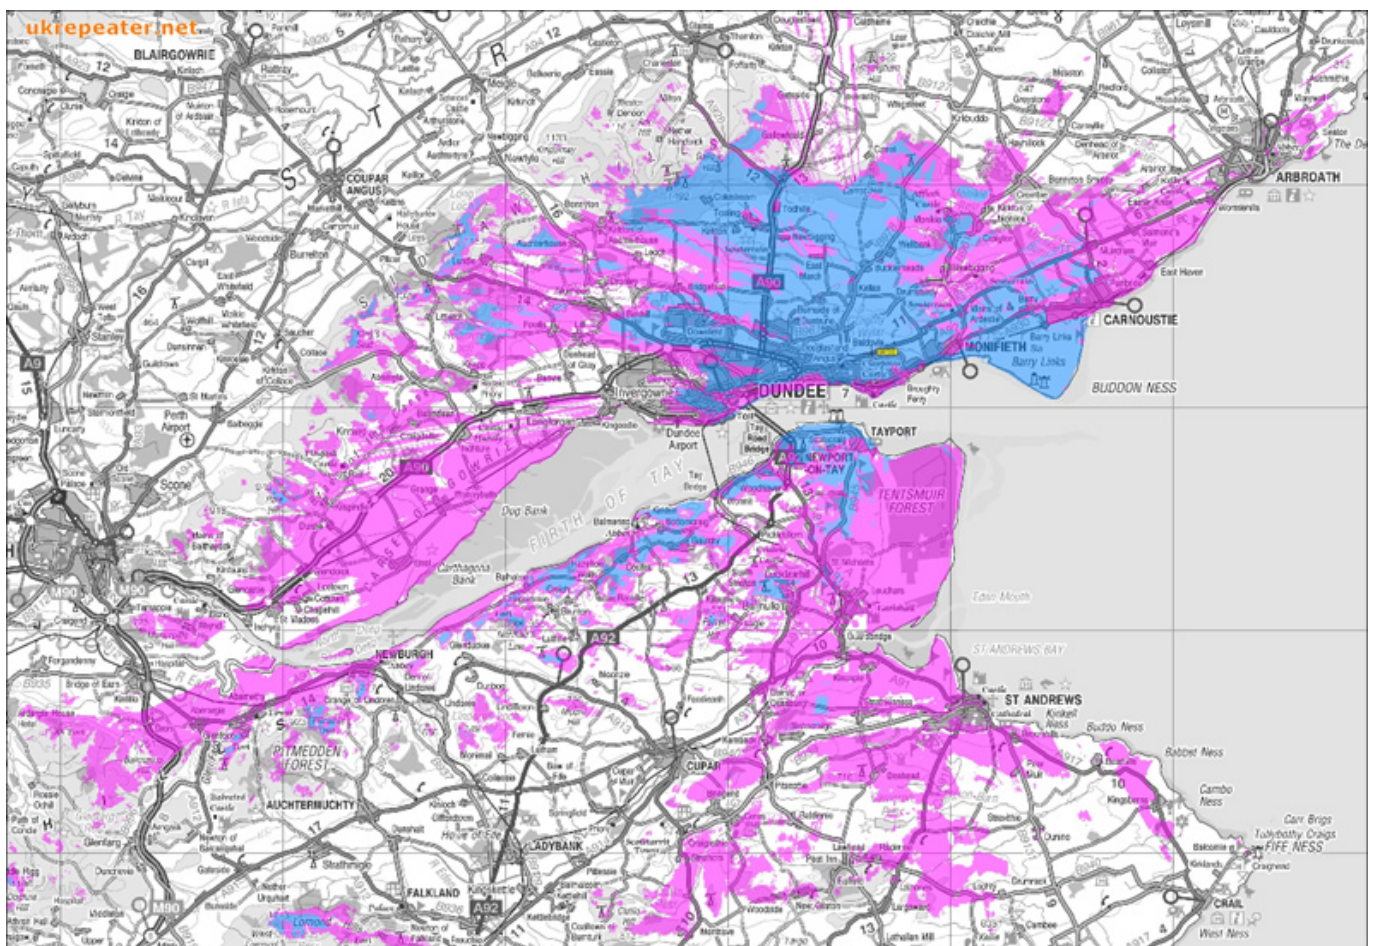

Coverage Map

Coverage Map

The coverage map below shows the area of Dundee that the GB7DD MotoTRBO DMR UHF Repeater covers, there are some black spots to the west of the repeater due to the geographics of Dundee with the Law Hill and Balgay Hill partly in the way and also due to the land going downhill from the vertical line of the Law Hill towards the West.

If another DMR Repeater was sited in a good location in Ninewells or Newport then this may well fill-in the blank areas to the west of Dundee.

If you know of a good location where internet and power is affordable or even free then please share this using the Contact Us Form.

You can check out the line of site-elevation view with the [tool](#) at the [Solwise website](#). [CLICK HERE TO ACCESS](#)