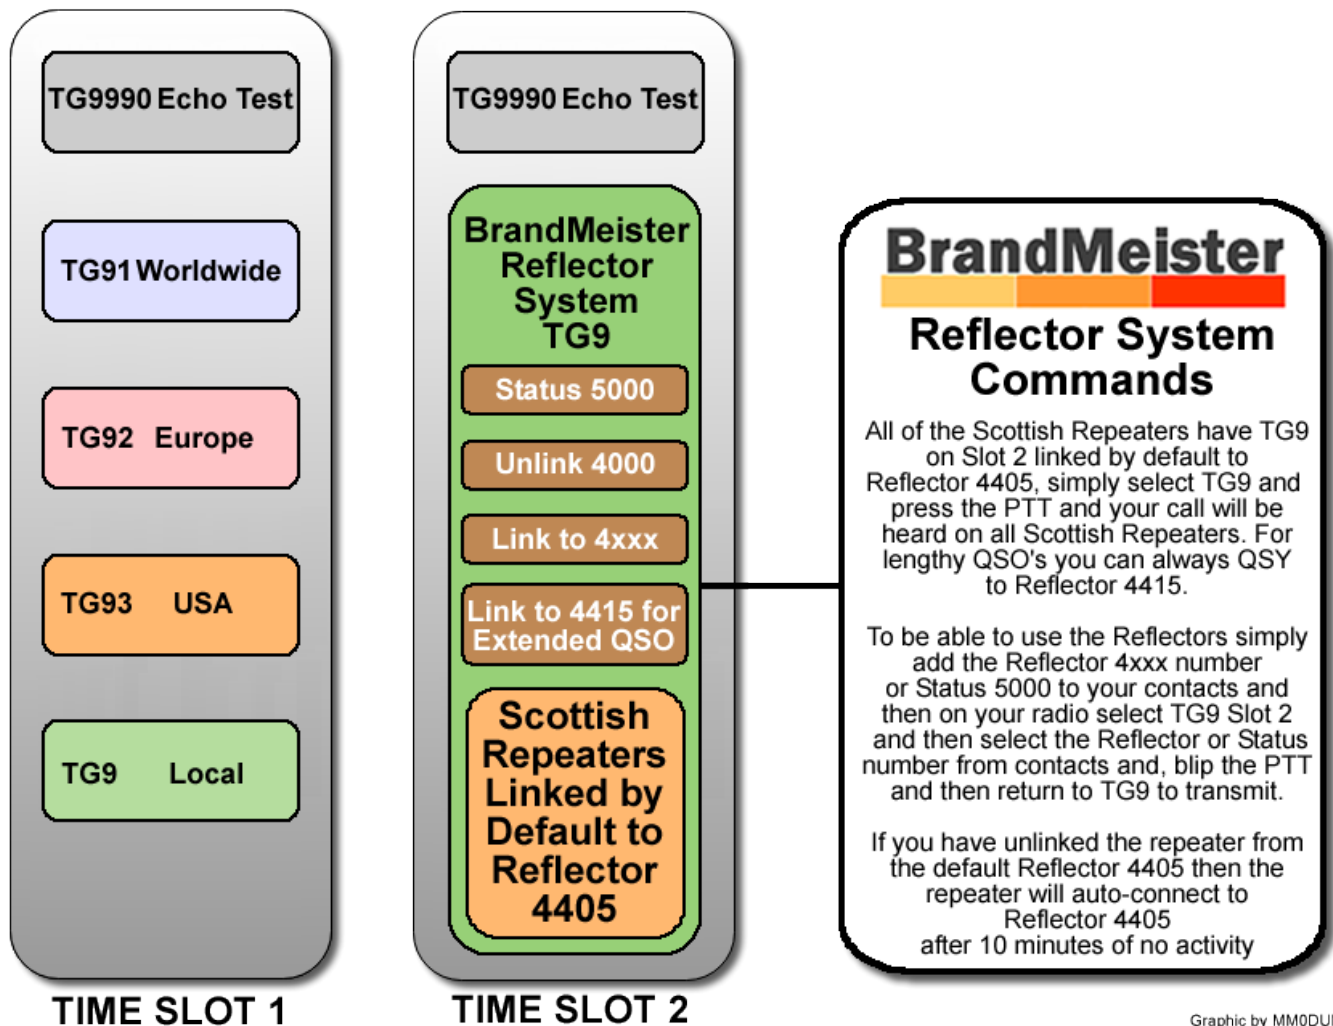

BrandMeister Reflector Talkgroups

BrandMeister Reflector Talkgroups

Timeslot 2 implements the use of reflectors similar to the Dstar network. The easiest way to use the reflector is to program your radio with Talkgroup 9 (local) in timeslot 2. This is the only talkgroup you will need for a QSO on the reflector.

To link and unlink the reflector, program the radio with the reflector number as a group call on timeslot 2. To link to a reflector, select the reflector number from the contacts list and transmit for about 1 second. The repeater should respond with a voice announcement, "Connect to reflector xxxx". Then go back to Talkgroup 9 to make a QSO.

To unlink select 4000 from the contacts list, transmit for about 1 second, and you should hear a voice announcement "Reflector Disconnected".

To enquire about the reflector link status call 5000, and the repeater will respond with the currently linked reflector.

GB7DD and GB7EE automatically reconnects TG9 on Slot to Reflector 4405 after 10 minutes inactivity.